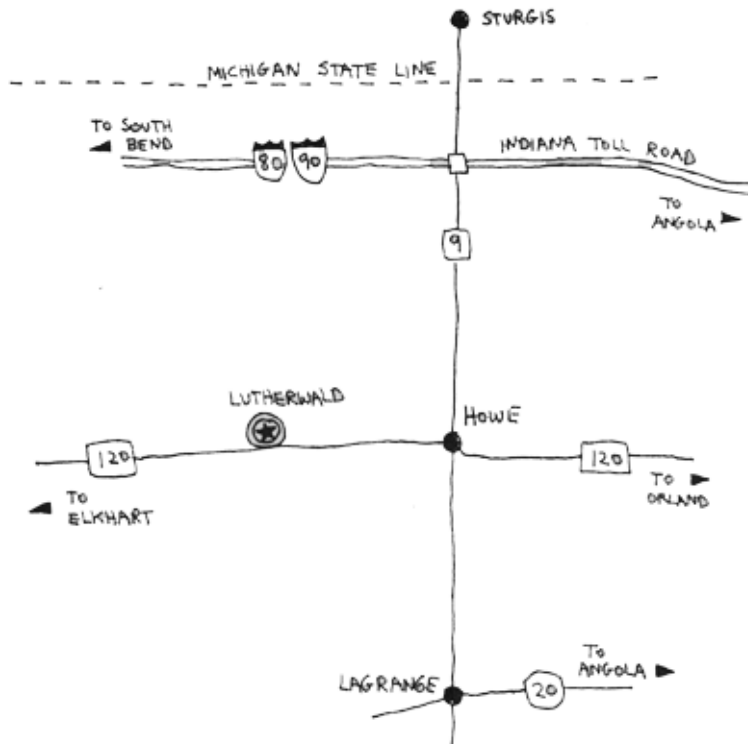

Lutherwald Address:
2065 W State Road 120
Howe IN 46746
(260) 562-2102

MAP & DIRECTIONS

Camp Lutherwald is located on South Twin Lake, 2 miles west of Howe in northeastern Indiana. Lutherwald is only five miles from the Indiana Toll Road (I-80/90) northern Indiana's major east-west route (LaGrange exit). Lutherwald is the site of the Kempski Retreat Center.

From Indianapolis & Ft. Wayne (I-69): Take Ind. State Rt. 3 north to Kendallville. At Kendallville, take Ind. State Rt. 6 west and then north on State Rt. 9 through LaGrange to Howe. At Howe, go left (west) on State Rt. 120. Lutherwald is two miles down State Rt. 120 on the right.

From Indiana Toll Road (I-80, I-90): Exit at LaGrange and take State Rt. 9 south toward LaGrange for three miles to Howe, Indiana. Turn right (west) at the stoplight (intersection of St. Rt. 9 and State Rt. 120). Lutherwald is two miles down on State Rt. 120 on the right.