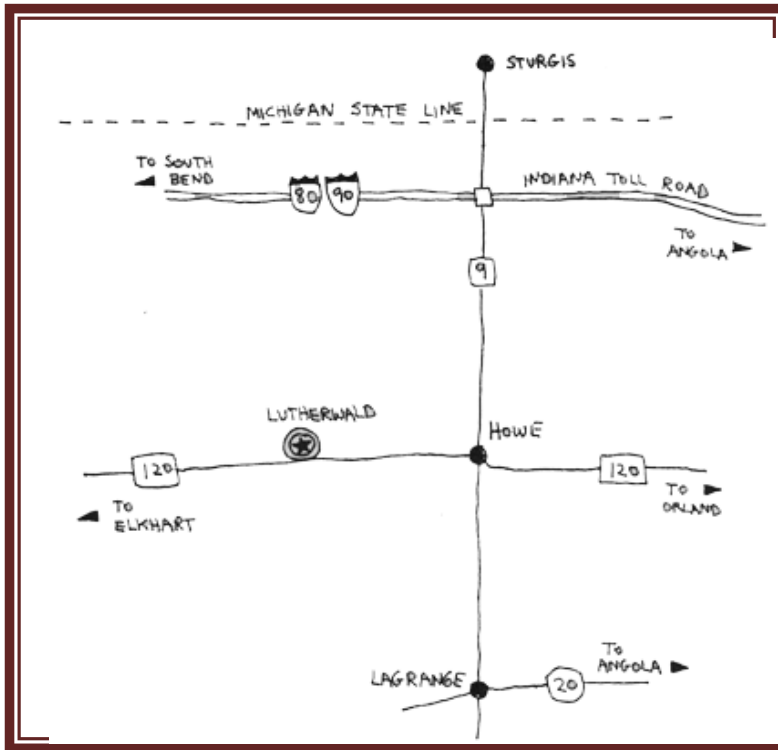

DIRECTIONS TO LUTHERWALD

Camp Lutherwald is located on South Twin Lake, 2 miles west of Howe, IN on State Road 120 in northeast Indiana. Lutherwald is only five miles from the Indiana Toll Road (I-80/90) LaGrange/Howe/Sturgis exit.

From Indianapolis & Ft. Wayne (I-69): Take Ind. State Rt. 3 north to Kendallville. At Kendallville, take Ind. State Rt. 6 west and then north on State Rt. 9 through LaGrange to Howe. At Howe, go left (west) on State Rt. 120. Lutherwald is two miles down State Rt 120 on the right.

From Indiana Toll Road (I-80, I-90): Exit at LaGrange and take State Rt. 9 south toward LaGrange for three miles to Howe, Indiana. Turn right (west) at the stoplight (intersection of St. Rt. 9 and State Rt. 120). Lutherwald is two miles down on State Rt. 120 on the right.

Lutherwald Address:

2065 W. State Road 120
Howe IN 46746

Camp Phone: (260) 562-2102

Camp Manager: Elizabeth Richey